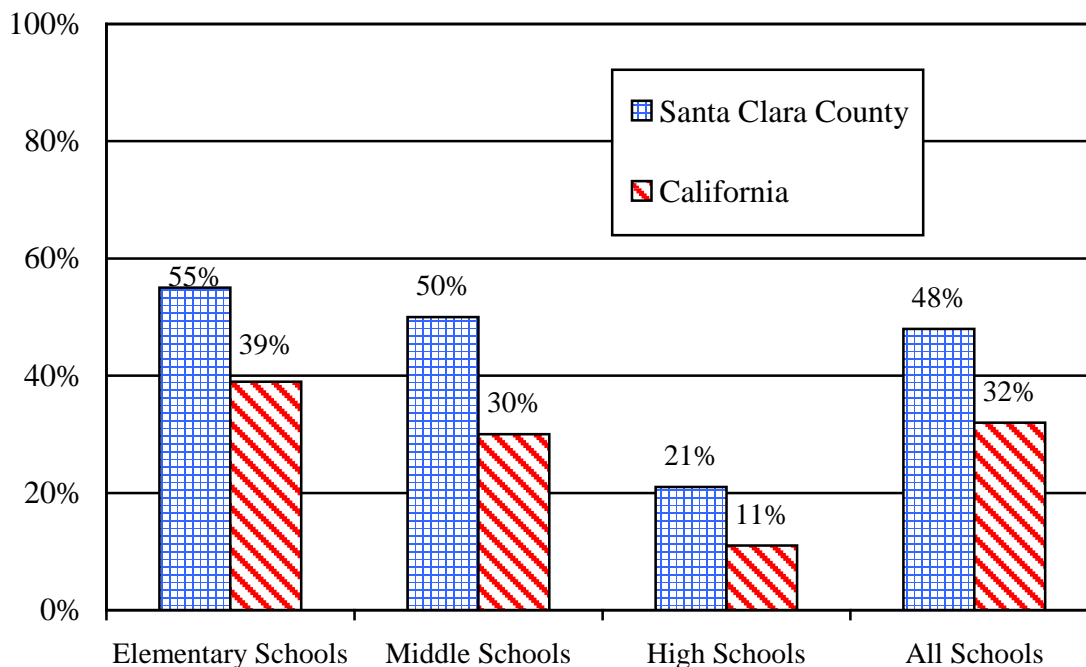

Figure 3

**Percent of Santa Clara County vs. California Schools At or Above
2008 Base API Performance Target of 800 by School Level**

Number of Schools At or Above 800				
	Santa Clara County		California	
	800+ API	Total Schools	800+ API	Total Schools
Elementary Schools	132	242	2,256	5,776
Middle Schools	31	62	400	1,354
High Schools	14	68	216	1,954
All Schools	177	372	2,872	9,084