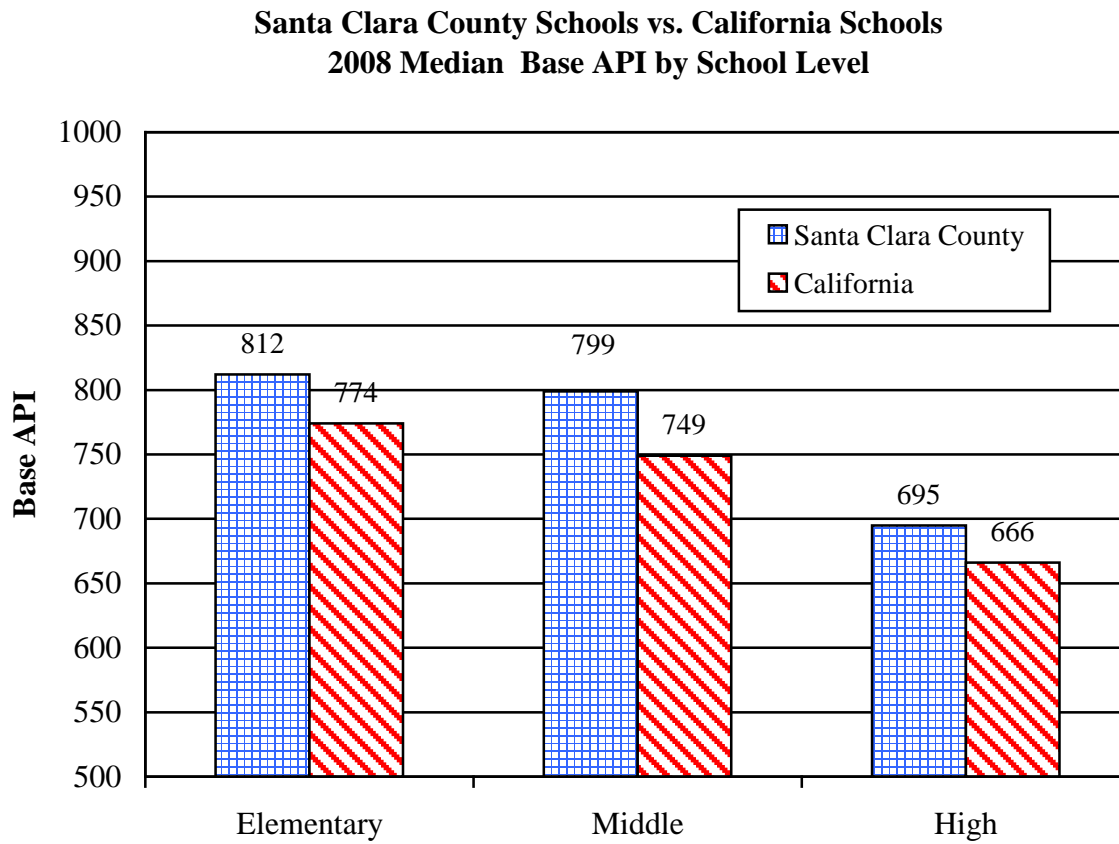

Figure 2

* The California API by School Level calculations are based on Median School APIs.