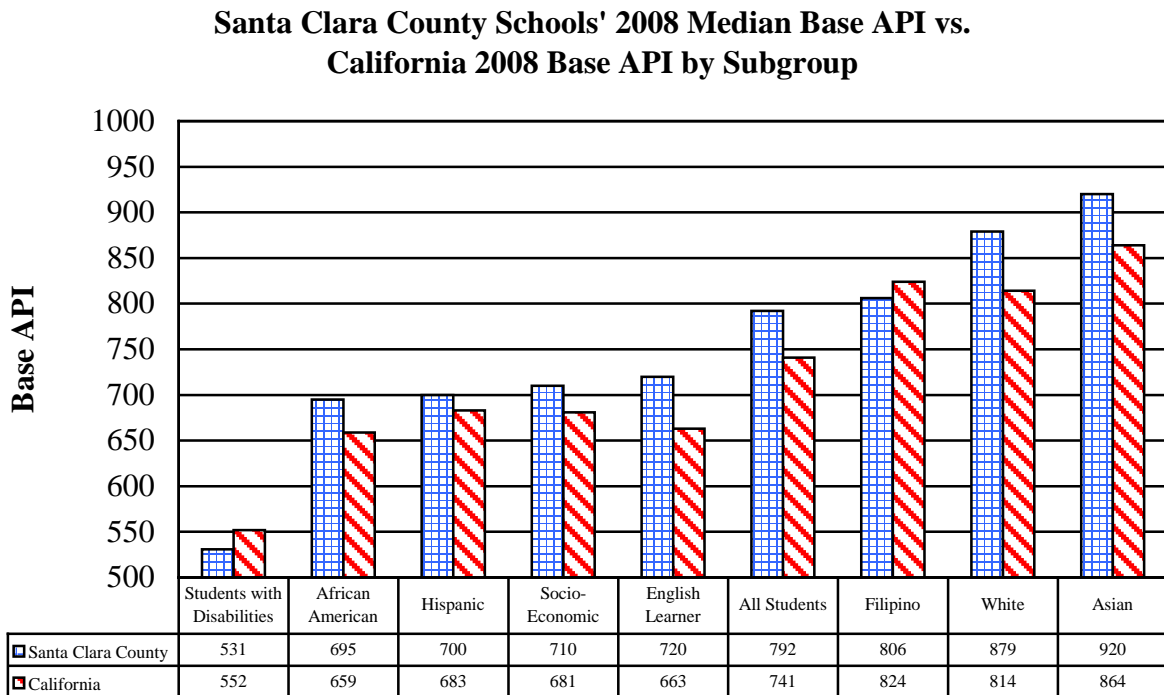

Figure 5

* African American SCC students are numerically significant in only one school.