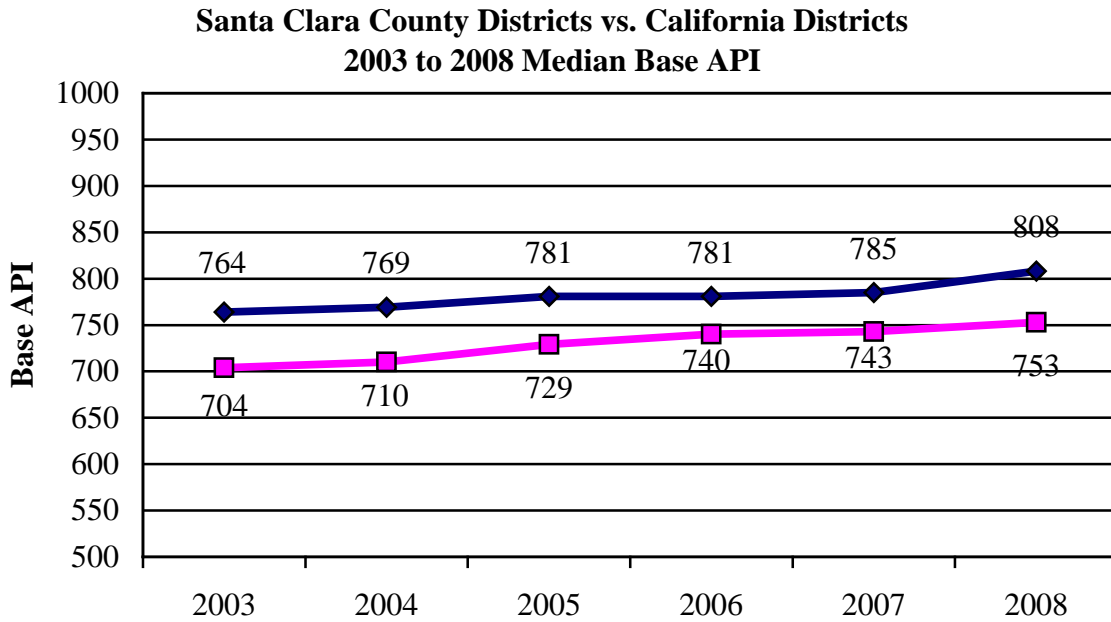

Figure 4

* African American SCC students are numerically significant in only one school.