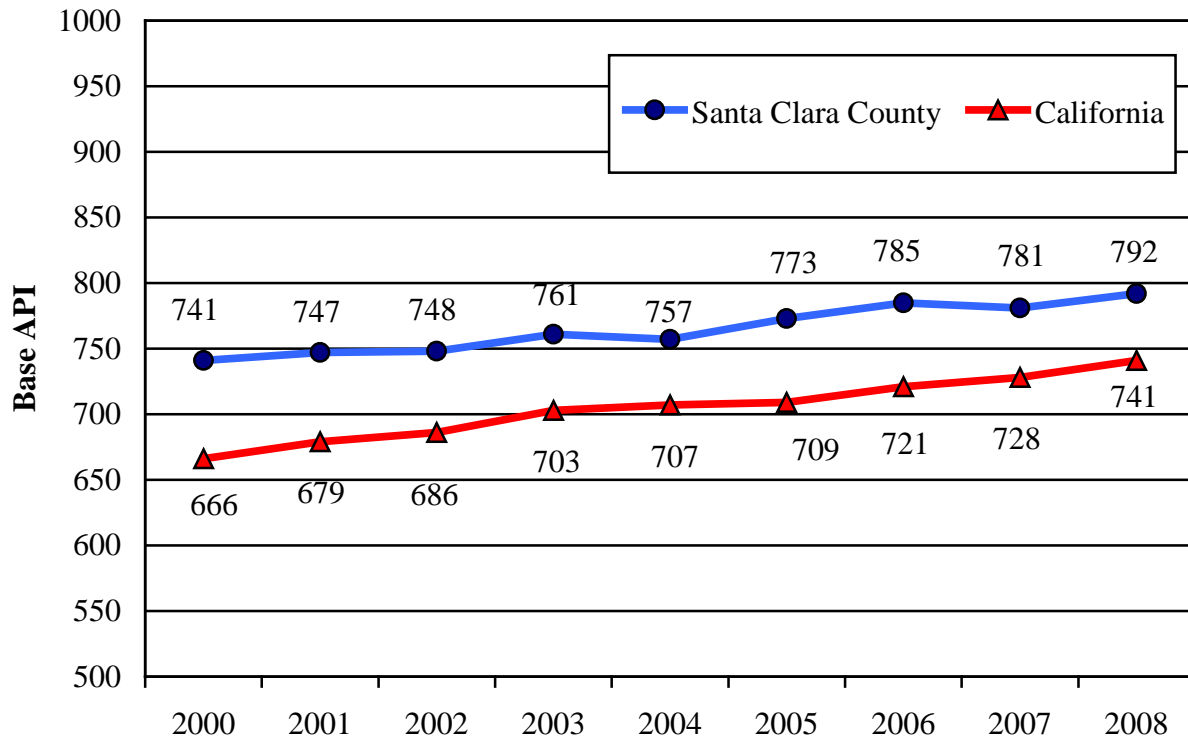

Schools That Did Not Receive a 2008 Base API Score

School	District	Flag
Christa McAuliffe Elementary	Cupertino Union	1
Berryessa Union Elementary	Berryessa Union Elementary	4
Community Day	Campbell Union Elementary	4
Camden Community Day	Campbell Union High	4
Apollo High	East Side Union High	4
Escuela Popular/Center for Training and	East Side Union High	4
Voices College-bound Language Academy	Franklin-McKinley Elementary	4
Gardner Bullis Elementary	Los Altos Elementary	4
Milpitas Community Day	Milpitas Unified	4
The Academy	Oak Grove Elementary	4
Greendell	Palo Alto Unified	4
Packard Children's Hospital/Stanford	Palo Alto Unified	4
Community Career Academy (Continuation)	San Jose Unified	4
San Jose Community Middle	San Jose Unified	4
Advent Community Day	Santa Clara County Office of Ed.	4
Foundry Community Day	Santa Clara County Office of Ed.	4
Leadership Public Schools - Campbell	Santa Clara County Office of Ed.	4
Santa Clara County Juvenile Hall	Santa Clara County Office of Ed.	4
Adair Community Day	Sunnyvale	4
San Jose Conservation Corps Charter	East Side Union High	6
Community Day	Fremont Union High	6
Alternative Placement Academy	Santa Clara County Office of Ed.	6
Pathfinder High	Santa Clara County Office of Ed.	6

Flag Value	Flag Definition
1	This school's proportion of students excused at parent request compared to its 2008 Standardized Testing and Reporting (STAR) program enrollment on the first day of testing is equal to or greater than 10 percent. When a school's proportion of parental waivers is equal to or greater than 10 but less than 20 percent, the California Department of Education (CDE) conducts standard statistical tests to check whether the pupils tested at the school were representative of the entire school's population. This school failed the statistical test or its proportion of parental waivers in 2008 is 20 percent or greater, therefore, the school does not have a valid Academic Performance Index (API) for 2008.
4	In 2008, this school had fewer than 11 valid 2008 STAR test scores. No reliable API can be calculated with so few scores.
6	School has California High School Exit Exam (CAHSEE) results but no valid STAR results. No reliable API can be calculated

Figure 1

**Santa Clara County Schools' Median Base API vs. California Base API
2000 to 2008 All Students**