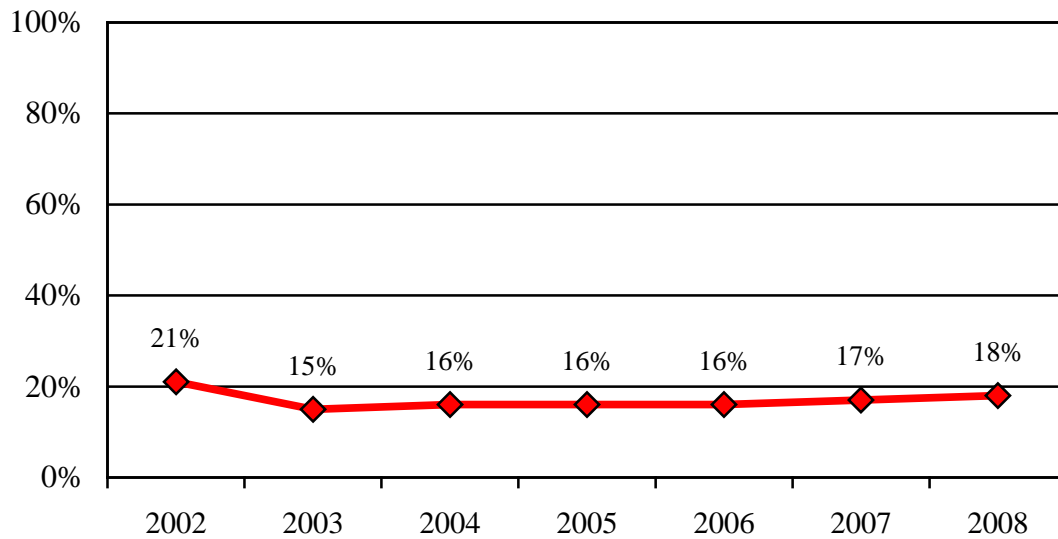

Figure 6

**Percent of Santa Clara County Schools
Decile Ranks 1, 2 or 3: 2002 - 2008 Median Base API**

	2002	2003	2004	2005	2006	2007	2008
Schools 1 - 3	76	52	54	56	55	58	62
Total Schools*	359	336	344	345	345	346	349

* Those schools that were not ranked, were not included in this calculation