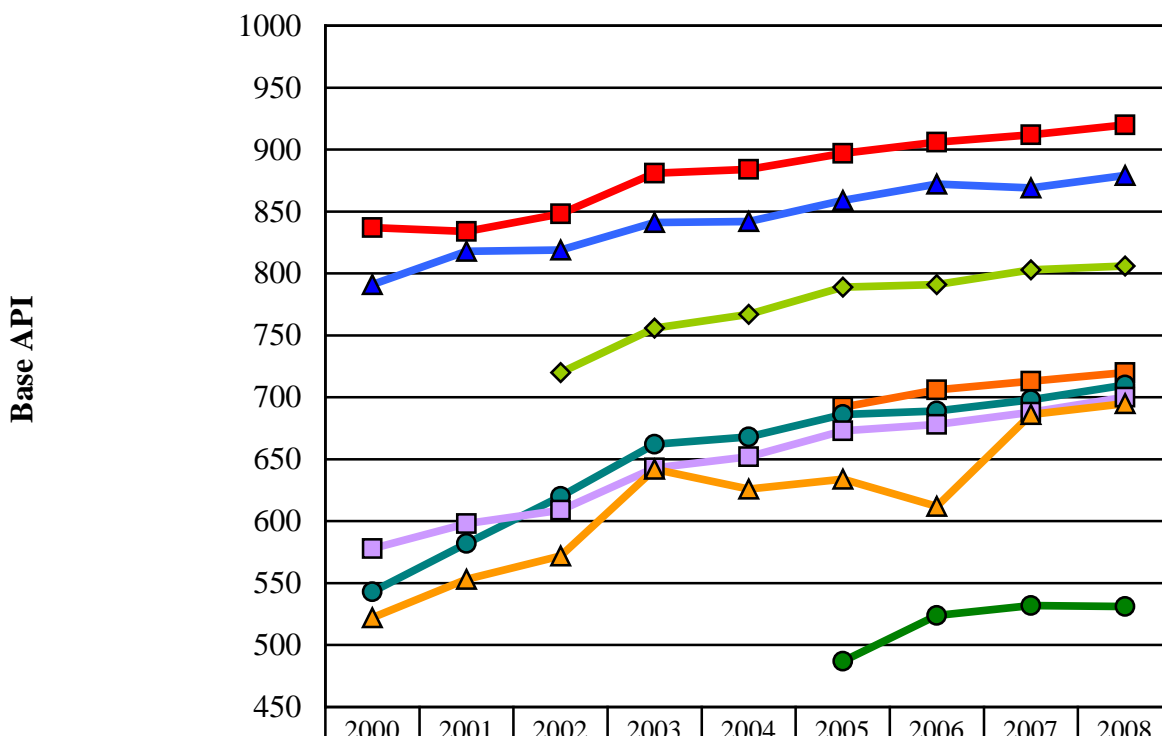

Santa Clara County (SCC) Compared to California (CA)

- The SCC 2008 Base API median increased from 781 to 792, but was significantly higher than the statewide API, which increased from 728 to 741 (*Figure 1*).
- The SCC Base API median has increased by 51 points since 2000 (from 741 to 792) (*Figure 1*).
- SCC elementary, middle and high schools are outperforming their cohorts at statewide level (*Figure 2*).
- Forty-eight percent of SCC schools (177 of 372) have a 2008 Base API at or above 800, compared to thirty-two percent statewide (2,872 of 9,084) (*Figure 3*).
- The SCC districts' Base API median was higher than the statewide districts' Base API median: 808 compared to 753 (*Figure 4*).
- Overall, in SCC, African American, Asian, Hispanic, White, Socioeconomically Disadvantaged and English Learner subgroups had higher median API's when compared to the state; however, CA Filipino and Students with Disabilities median API's were higher than those SCC subgroups (*Figure 5*).

	2000	2001	2002	2003	2004	2005	2006	2007	2008
Asian	837	834	848	881	884	897	906	912	920
White	791	818	819	841	842	859	872	869	879
Filipino			720	756	767	789	791	803	806
English Learner						692	706	713	720
Socioeconomically Disadvantaged	543	582	620	662	668	686	689	698	710
Hispanic	578	598	609	643	652	673	678	688	700
African American	522	553	572	642	626	634	612	686	695
Students with Disabilities						487	524	532	531