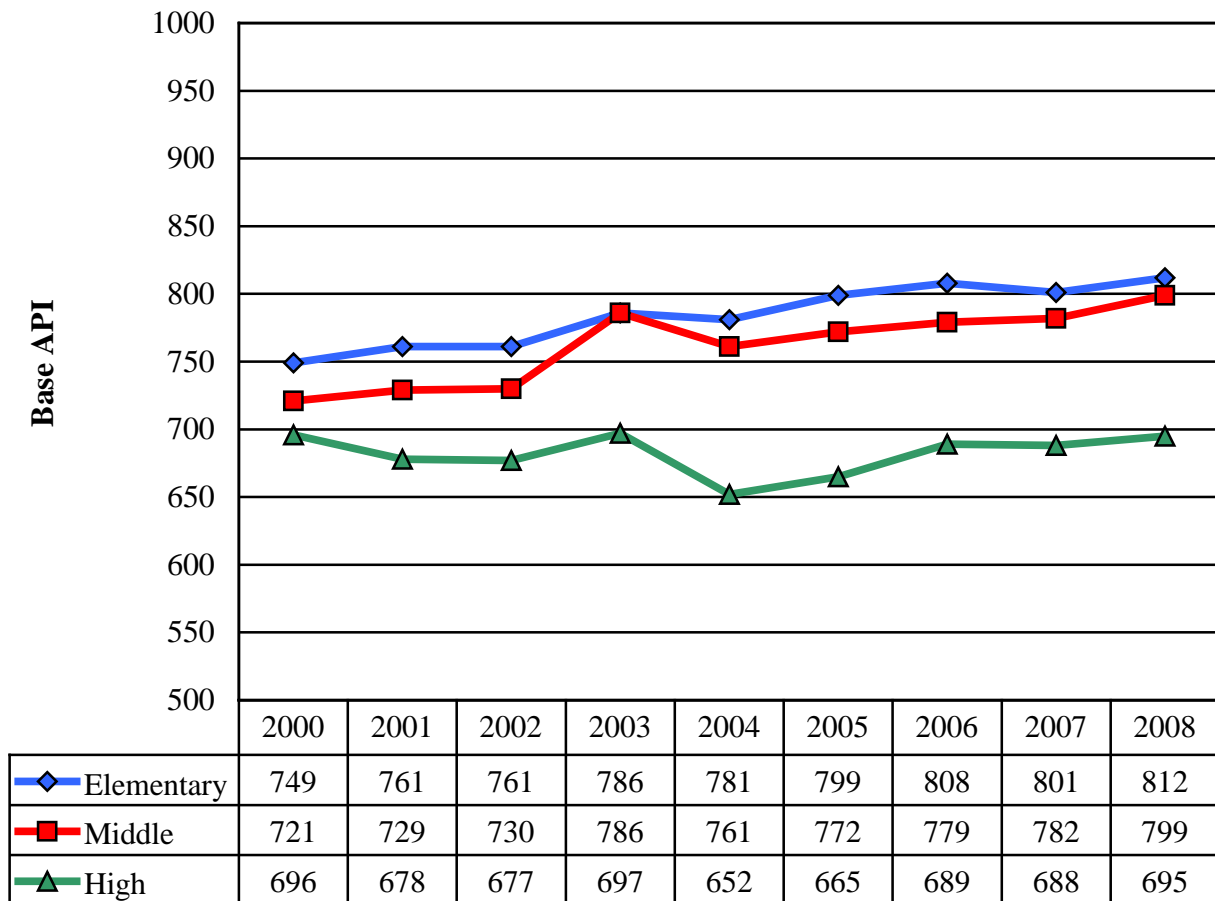

Figure 8

Figure 7

**Santa Clara County Schools' 2000 - 2008 Median Base API
by School Level**